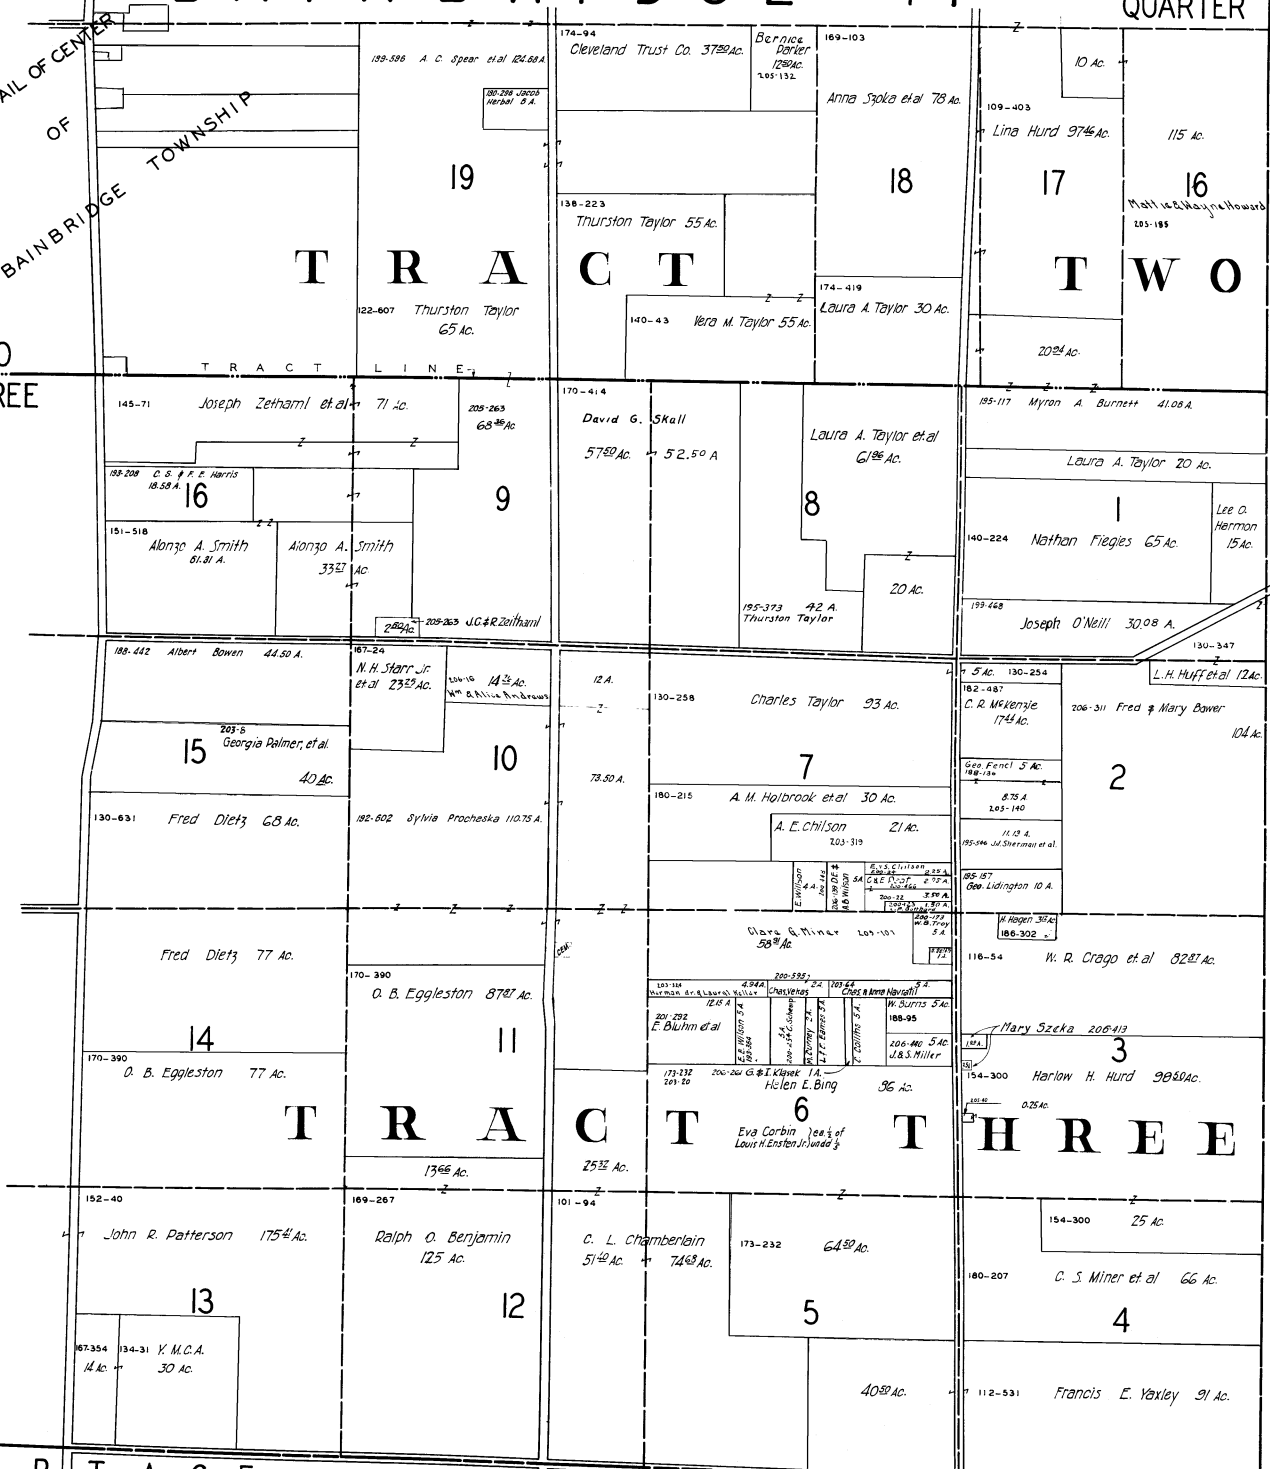

BAINBRIDGE TWP - N.W. NOT TO SCALE 1941

NORTH-WEST
QUARTER

B A I N B R I D G E T P.

NORTH-WEST
QUARTER

Y
T
N
O
U
C
G
O
H
A
C
U
Y

SCALE 1 in. = 10 Ch.
JAN. 1, 1941

BAINBRIDGE TWP - S.E. NOT TO SCALE 1941

SOUTH-EAST
QUARTER

B A I N B R I D G E T P

SOUTH-EAST
QUARTER

SEE DETAIL OF
OF
BAINBRIDGE TOWNSHIP

TRACT TWO
TRACT THREE

P
O
R
T
A
G
E
C
O.

T
R
A
C
T
O
N
E

T
R
A
C
T
T
W
O

T
R
A
C
T
T
H
R
E
E

A
U
B
U
R
N

SCALE 1in.=10ch.
JAN. 1, 1941

BAINBRIDGE TWP - CEN NOT TO SCALE 1941

B A I N B R I D G E T P. [C E N T E R]

SCALE 1 in. = 5 ch. = 330 FT.

JAN. 1, 1941