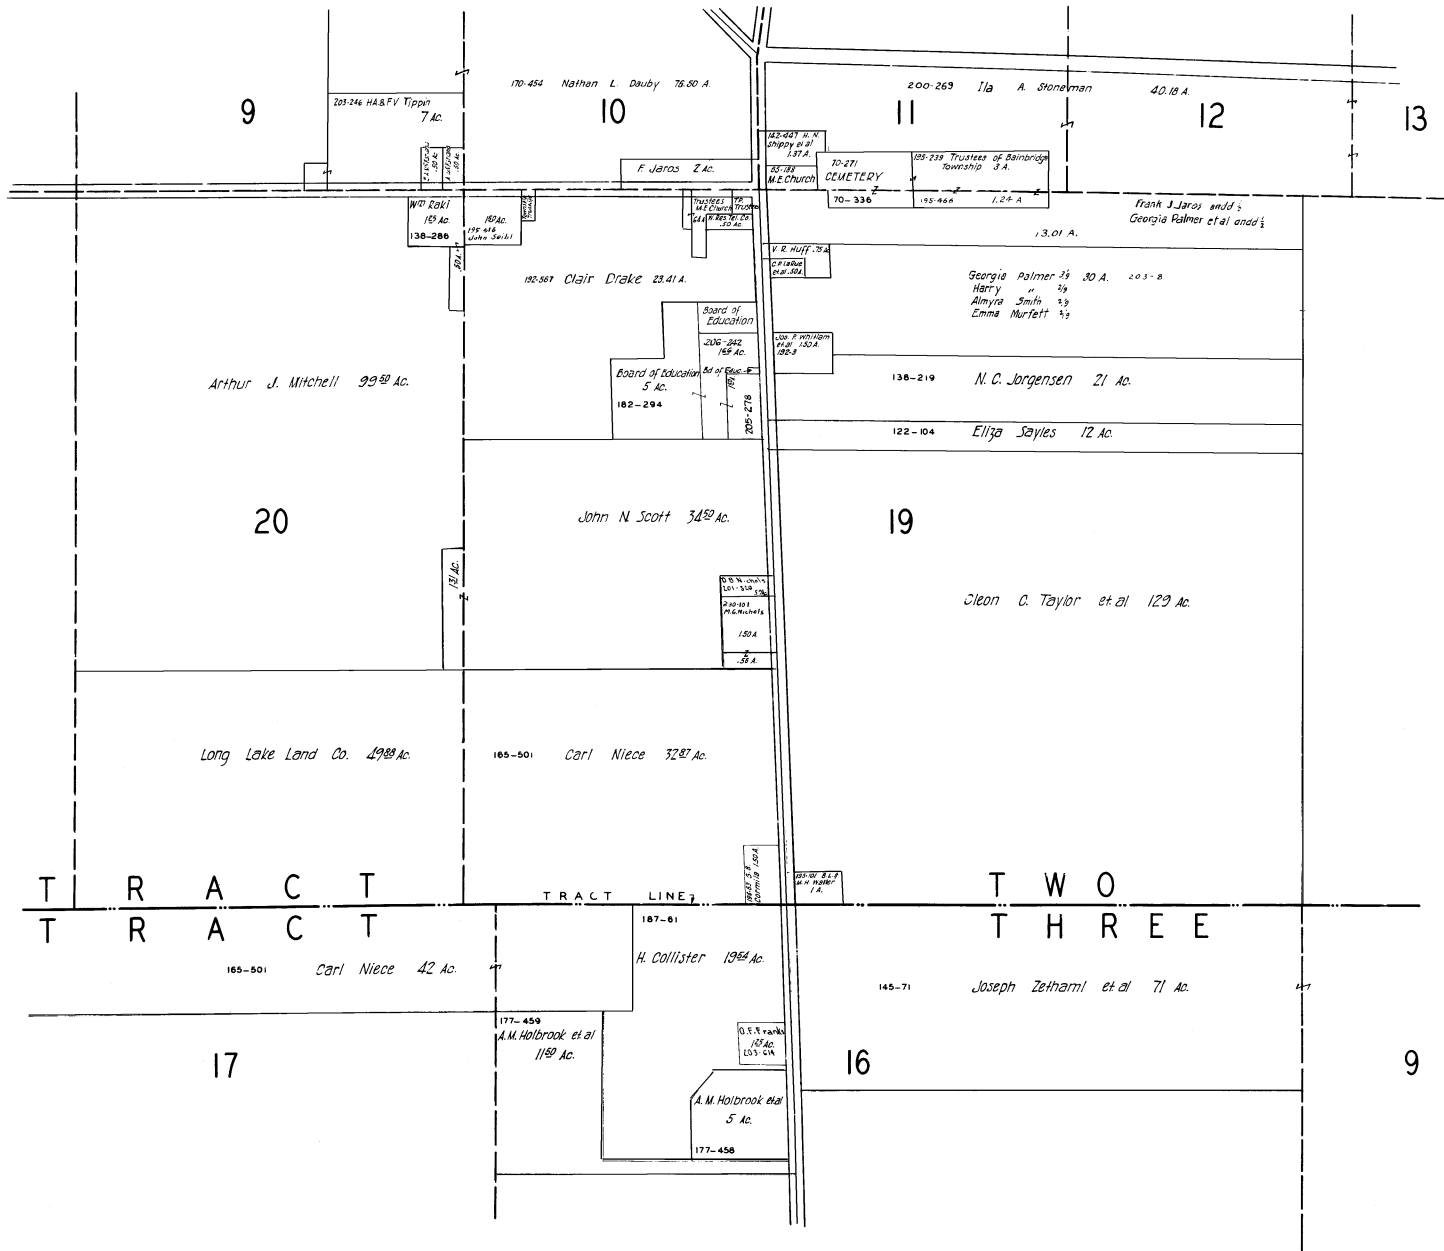

BAINBRIDGE TWP - N.W. NOT TO SCALE 1941

NORTH-WEST
QUARTER

B A I N B R I D G E T P.

NORTH-WEST
QUARTER

Y
T
N
O
U
C
G
O
H
A
C
U
Y

SCALE 1 in. = 10 Ch.
JAN. 1, 1941

BAINBRIDGE TWP - S.E. NOT TO SCALE 1941

SOUTH-EAST
QUARTER

B A I N B R I D G E T P

SOUTH-EAST
QUARTER

SEE DETAIL OF
OF
BAINBRIDGE TOWNSHIP

TRACT TWO
TRACT THREE

P
O
R
T
A
G
E
C
O.

T
R
A
C
T
O
N
E

T
R
A
C
T
T
W
O

T
R
A
C
T
T
H
R
E
E

A
U
B
U
R
N

SCALE 1in.=10ch.
JAN. 1, 1941

BAINBRIDGE TWP - CEN NOT TO SCALE 1941

B A I N B R I D G E T P. [C E N T E R]

SCALE 1 in. = 5 ch. = 330 FT.

JAN. 1, 1941